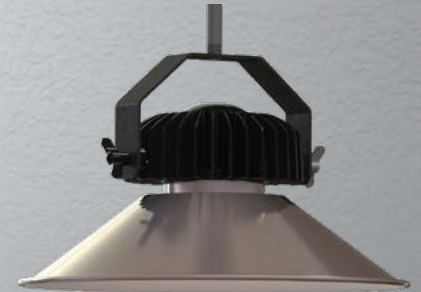

# *Industriale Series*

 **PATHWAY**  
LIGHTING

Domo  
[Click](#)

Skal  
[Click](#)

Kasa  
[Click](#)

Petite  
[Click](#)

Skal shade with bail and wire cage.

- Vintage industrial look with modern features.
- Perfect for loft spaces, retail stores, restaurants and office spaces.
- Max output at 10,000 lumens.
- Utilizes an internal dome-shaped cover to spread light rays and obscure the LED engine.
- Various mounting options include: bail with modern wing nut; rigid pipe stem; flexible single aviation cable; power hook.

Kasa shade with single cable mount.

Domo split shade for up light. Single cable mount.

Skal shade with single cable mount.

Petite acrylic shade with bail mount and rigid pipe stem. Bail adjust and locks with wing nuts.

Skal shade with bail and wire cage.

Domo style acrylic refractor with bail and rigid pipe stem mount.