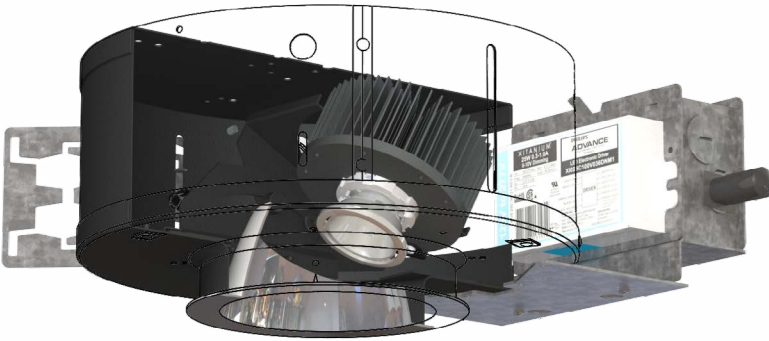

PATHWAY LIGHTING

AS4 Series

4 " Shallow Plenum
Adjustable Accent Lighting

Available in round and square apertures

- The AS4 series of adjustable accent fixtures feature an overall height of 5.42" and are suitable for restricted plenums.
- Diffusing and wall wash lenses are also offered.

[CLICK HERE for product specifications](#)

5 Output Levels

**UP TO 2800
LUMENS
DELIVERED**

CORRELATED COLOR TEMPERATURE (CCT)

COLOR RENDERING INDEX (CRI)

Dimming to 0%

0-10V, Lutron, DALI, DMX

BEAM DISTRIBUTIONS