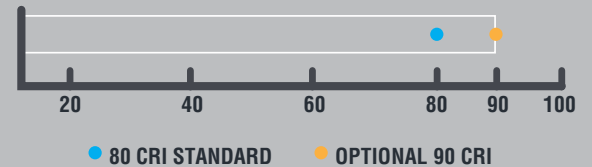

PATHWAY LIGHTING

AS4 Series

4 " Shallow Plenum
Adjustable Accent Lighting

Available in round and square apertures

- The AS4 series of adjustable accent fixtures feature an overall height of 5.42" and are suitable for restricted plenums.
- Diffusing and wall wash lenses are also offered.

[CLICK HERE for product specifications](#)

5 Output Levels

**UP TO 2800
LUMENS
DELIVERED**

CORRELATED COLOR TEMPERATURE (CCT)

COLOR RENDERING INDEX (CRI)

Dimming to 0%

0-10V, Lutron, DALI, DMX

BEAM DISTRIBUTIONS