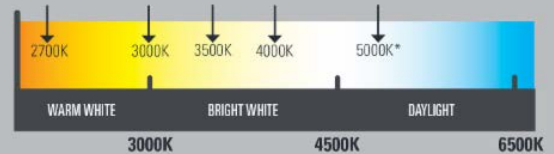

**PATHWAY
LIGHTING**

WLE & WL2 Series

Open-aperture downlights. Outdoors.
Now, that's progressive.

Available in 4 to 6 inch round aperture downlights.

WLE Style

WL2 Style

6 OUTPUT LEVELS

**UP TO 5100+
LUMENS
DELIVERED**

CORRELATED COLOR TEMPERATURE (CCT)

*WLE Series only

COLOR RENDERING INDEX (CRI)

*WLE Series only

DIMMING TO 0%

0-10V, Lutron, DALI, DMX

[CLICK HERE for more products](#)

Entomologists collect bugs. Lighting fixtures shouldn't.