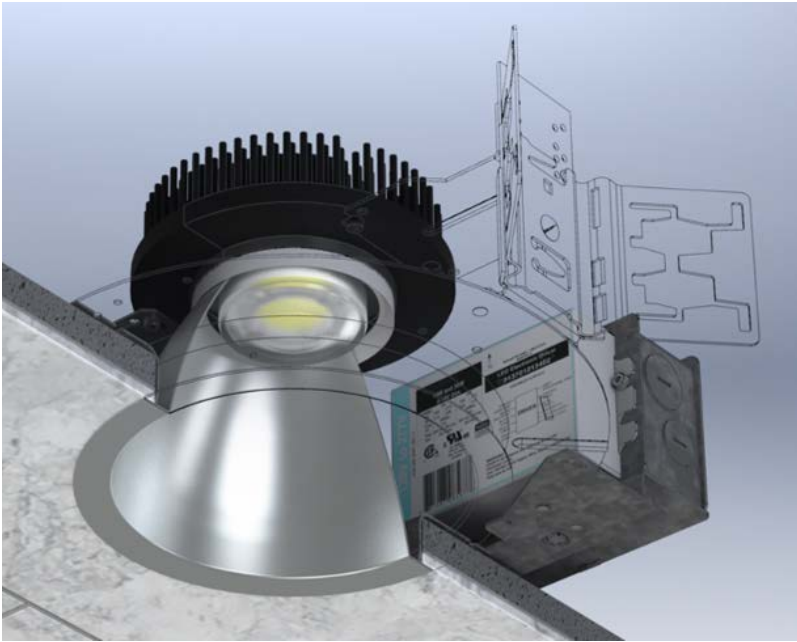

**PATHWAY
LIGHTING**

WLE & WL2 Series

Open-aperture downlights. Outdoors.
Now, that's progressive.

Available in 4 to 6 inch round aperture downlights.

WLE Style

WL2 Style

6 OUTPUT LEVELS

**UP TO 5100+
LUMENS
DELIVERED**

CORRELATED COLOR TEMPERATURE (CCT)

*WLE Series only

COLOR RENDERING INDEX (CRI)

*WLE Series only

DIMMING TO 0%

0-10V, Lutron, DALI, DMX

[CLICK HERE for more products](#)

Entomologists collect bugs. Lighting fixtures shouldn't.

The award winning WLE & WL2 Series are open-aperture, wet-location downlights which feature an innovative sealing method that eliminates the need for lenses.