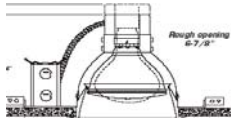

INCANDESCENT

Catalog No.	Description	Cat. Page No.
6-3/4 Aperture, Incandescent Housings and Trims		
TF711	150W New Work Housing	IN8.0-IN9.0
suffix # - 277	adder for 277 volt input	
Trims, white flange standard.		
CF7100	clear Alzak reflector, 100A19/150A21/100R30	
CCF7150	clear alzak reflector, 100R30/150PAR38	
CF7200	clear Alzak reflector, 100A19/150A21/100R30	
BBCF7100	black baffle/clear alzak reflector 100R30/150PAR38	
BWCF7150	white baffle/clear alzak reflector	
SFCF7150	satin finish reflector	
FE775	white eyeball, 75BR30/75PAR30	
WWF7100	white eyelid wallwash	
WWBF7150	scoop baffle wallwash, 75BR30/100A19/150A21	
ACF7150	clear alzak adjustable, 75BR30/150PAR38	
AWF7150	white step baffle adjustable, 75BR30/150PAR38	
CWW7090	clear alzak, 90 degree cutout wallwash	
CWW7120	clear alzak, 120 degree cutout wallwash	
CWW7180	clear alzak, 180 degree cutout wallwash	
CWW7290	clear alzak, double 90 degree cutout wallwash	
PDO7100	plastic shower drop opal