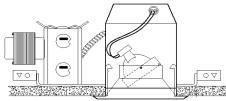

LOW VOLTAGE

Catalog No.	Description	Cat. Page No.
4" Aperture Low Voltage, 50 or 75W MR16		
LV4	120 volt, 50 watt new work housing	IN1.0, IN1.1
RLV4	120 volt, 75 watt remodel housing	
Airtight, IC Rated Housing		
LV4ATIC	120 volt, 50 watt airtight/IC new work housing	IN1.2, IN1.3
Trim styles for the above low voltage housings		
CA450	adjustable, clear Alzak reflector with white flange	
GA450	adjustable, gold Alzak reflector with white flange.	
BAB450	adjustable, black baffle with white flange	
WAB450	adjustable, white baffle with white flange	
GBL450	diecast adjustable gimbal, white	
FE450	adjustable flat eyeball, white	
FE450SN	adjustable flat eyeball, satin nickel finish	
EBA450	adjustable eyeball in choice of finishes shown. Interior is a black baffle	white finish
EBA450G		polished gold finish
EBA450CR		polished chrome finish
GBL450	adjustable diecast gimbal with black baffle. Choice of finishes shown.	white finish
GBL450CR		polished chrome finish
GBL450G		polished gold finish
GBL450SN		satin nickel finish
PHL450	2" pinhole, white finish, white flange	
SL450	slot aperture, white finish, white flange	
WGR450	decorative glass disk frosted white, white flange	
BGR450	decorative glass disk frosted cobalt blue, white flange	
WSGR450	decorative stepped glass frosted white, white flange	
BSGR450	decorative stepped glass frosted cobalt blue, white flange	
PSGR450	decorative stepped glass frosted pink, white flange	
SLW450	decorative frosted glass dome, gasketed for wet label