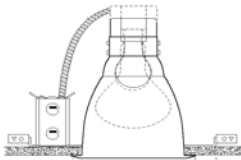

INCANDESCENT

Catalog No.	Description	Cat. Page No.
6-3/4 Aperture, Incandescent Housings and Trims		
TF711	150W New Work Housing	IN8.0-IN9.0
suffix # - 277	adder for 277 volt input	
Trims, white flange standard.		
CF7100	clear Alzak reflector, 100A19/150A21/100R30	
CCF7150	clear alzak reflector, 100R30/150PAR38	
CF7200	clear Alzak reflector, 100A19/150A21/100R30	
BBCF7100	black baffle/clear alzak reflector 100R30/150PAR38	
BWCF7150	white baffle/clear alzak reflector	
SFCF7150	satin finish reflector	
FE775	white eyeball, 75BR30/75PAR30	
WWF7100	white eyelid wallwash	
WWBF7150	scoop baffle wallwash, 75BR30/100A19/150A21	
ACF7150	clear alzak adjustable, 75BR30/150PAR38	
AWF7150	white step baffle adjustable, 75BR30/150PAR38	
CWW7090	clear alzak, 90 degree cutout wallwash	
CWW7120	clear alzak, 120 degree cutout wallwash	
CWW7180	clear alzak, 180 degree cutout wallwash	
CWW7290	clear alzak, double 90 degree cutout wallwash	
PDO7100	plastic shower drop opal